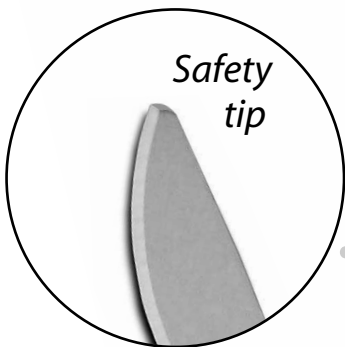

Premium #60 and #70 Blades

Product Details

Precision Made in Germany

Fit standard No.8 handles

Non-sterile, carbon steel

Ultra sharp blades

#60 Pointed Tip

Safety tip

#70 Rounded Edge Tip:
*Helps prevent accidental
puncture sticks*

Product

Blade Shown Actual Size

Quantity

Code

#60 Blade

100 blades
per box

MER60